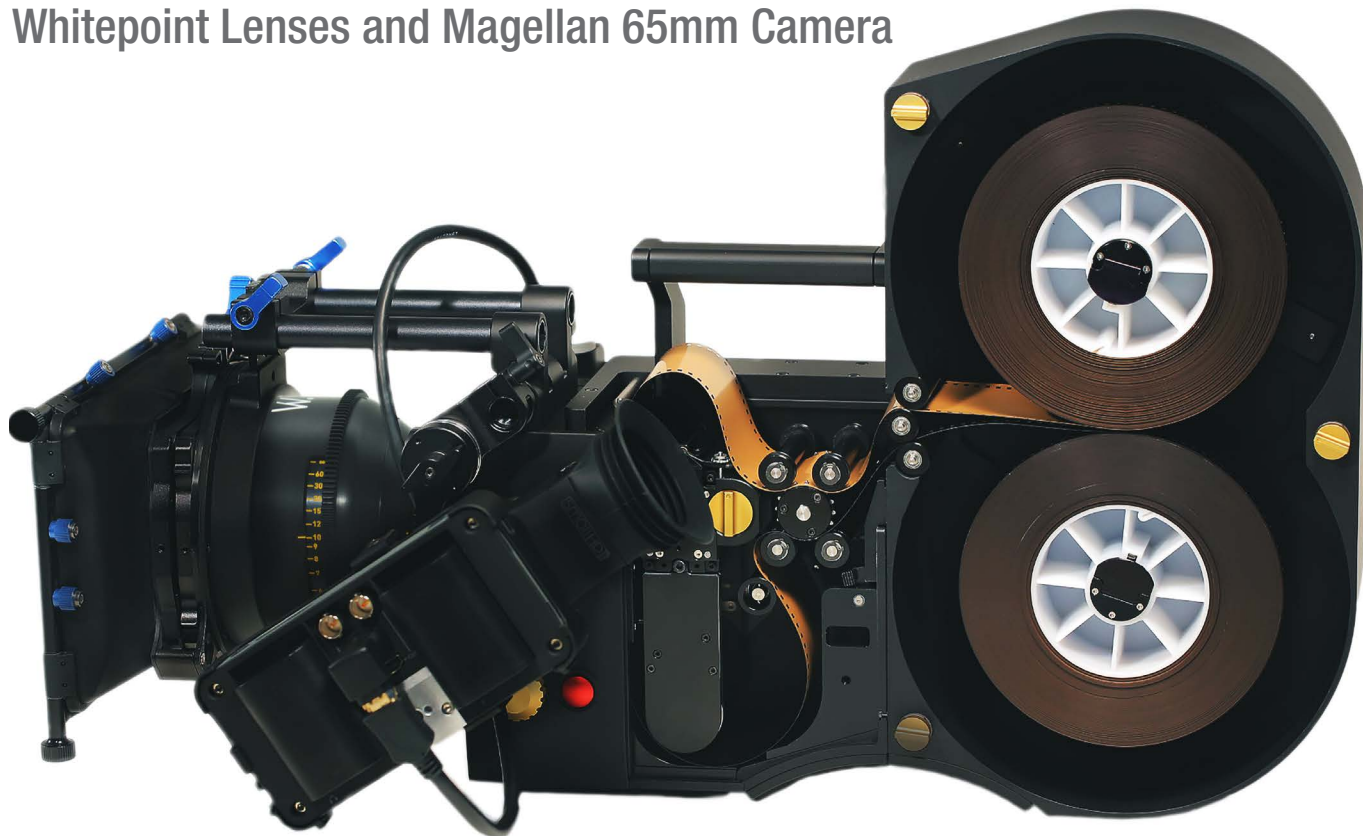

# Whitepoint Lenses and Magellan 65mm Camera

Whitepoint Optics, using venerable vintage V-series Medium Format Hasselblad/ZEISS glass are packaging their large format TS70 lenses (82mm Ø) to partner with Logmar's lightweight (12kg /26lb) 65mm film camera. Available around January 2019.

TS70 primes come in 30, 40, 60, 80, 100 and 120 mm; with 150, 250 and 500 mm lenses in the works. TS70 lenses cover 82mm Ø. Tilt & Swing Adapter is available for WPO TS70 lenses  
[whitepointoptics.com](http://whitepointoptics.com)      [logmar.dk](http://logmar.dk)

## Whitepoint Optics TS Series — 82mm image circle for 65mm Film and Digital Formats

TS70 lenses cover 82mm Ø. Image area of 65mm 5-perf film  $\approx$  52.5 x 23 mm (57mm Ø). Alexa 65  $\approx$  54.12 mm x 25.58 mm (59.86 Ø).

## Whitepoint Optics HS Series — Faster, 46mm image circle for Full Frame / WW

The Whitepoint Optics HS (High Speed) Series uses the same Hasselblad V-series glass as TS70. Speed and focal length conversions are made with Whitepoint's new, built-in 0.7x Speed Converter. The converter is also available separately so a set of 6 TS70 lenses can easily be converted.